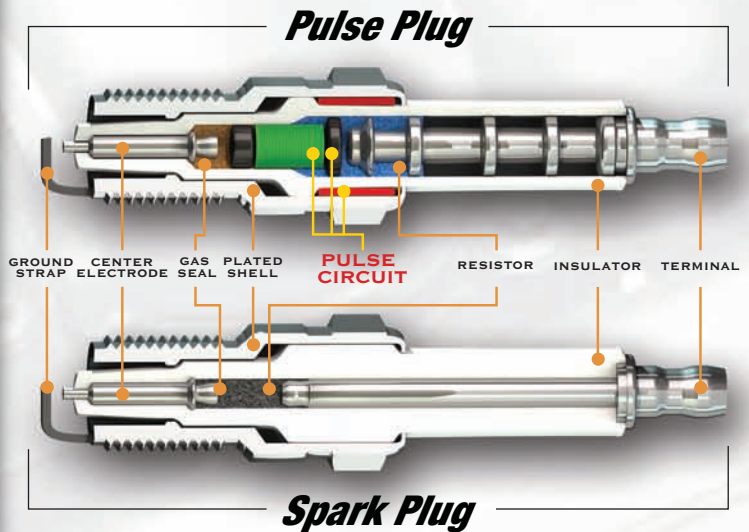

Pulse plugs may look similar to spark plugs on the outside, but inside the technological advances of Pulstar™ are evident. Pulse plugs feature a unique pulse circuit that captures energy wasted by spark plugs and dramatically increases discharge power by up to 20,000 times.